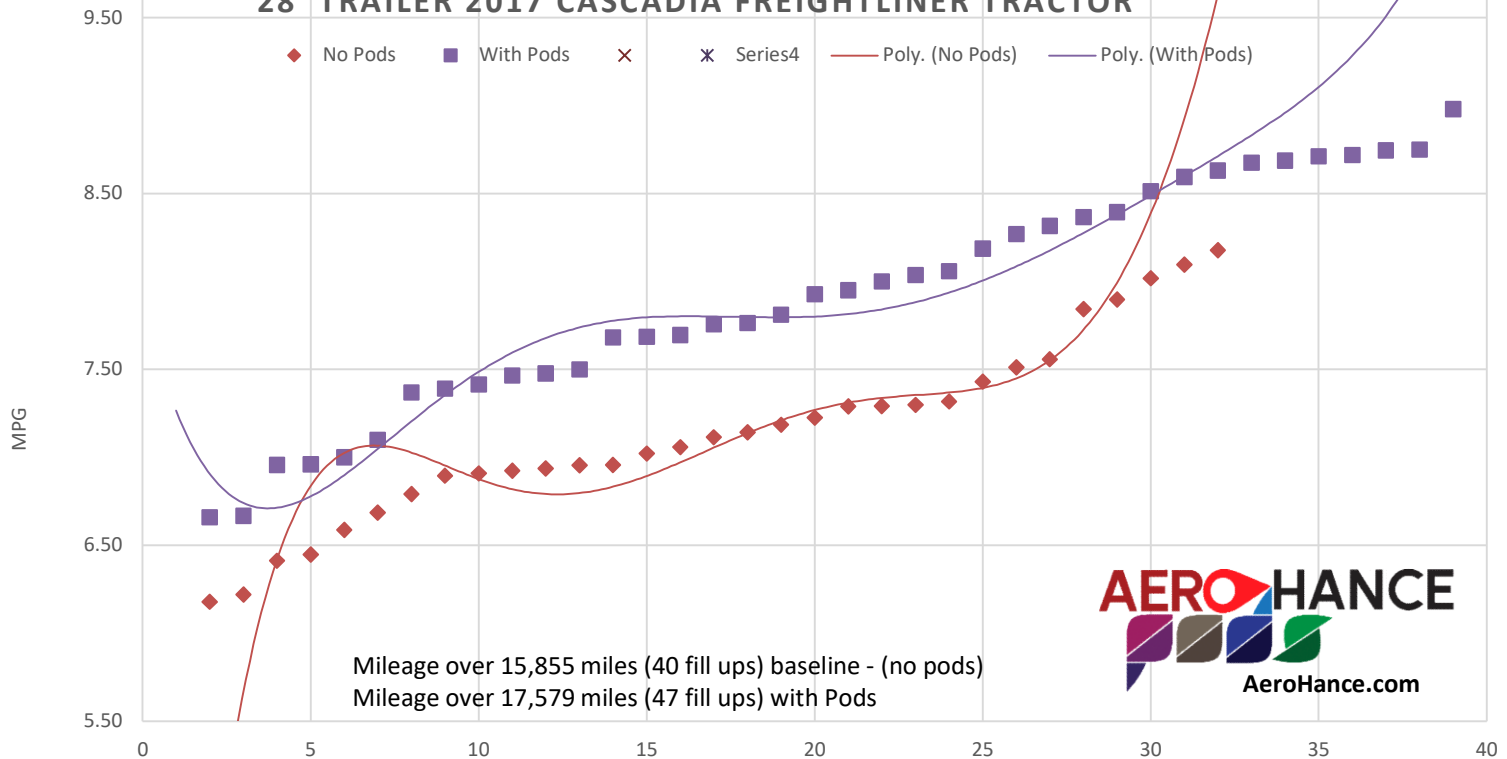

SEAFOOD DISTRIBUTOR CASE STUDY 28' TRAILER 2017 CASCADIA FREIGHTLINER TRACTOR

Mileage over 15,855 miles (40 fill ups) baseline - (no pods)
 Mileage over 17,579 miles (47 fill ups) with Pods